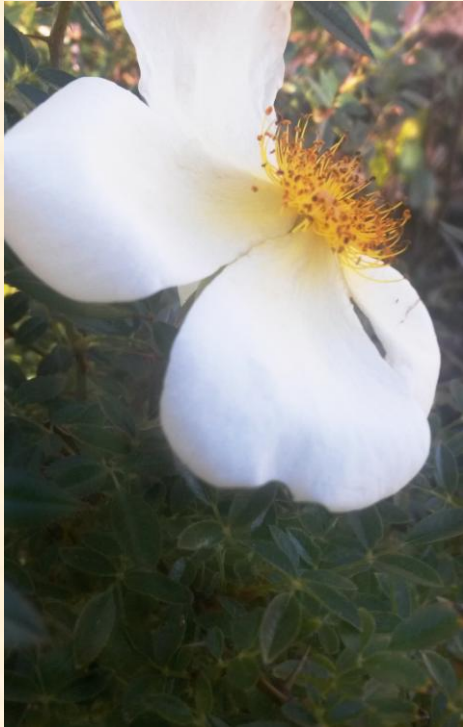

HAPPENSTANCE ROSE

ROSA 'HAPPENSTANCE'

A MINIATURE? NOT SO MUCH! WITH TIME, THIS SHRUB ROSE REACHES 5' HIGH BY 6-8' ACROSS! DESPITE THE DELICATE APPEARANCE OF THE DIMINUTIVE LEAVES, THIS SPORT OF THE INFAMOUS 30' 'MERMAID' CLIMBING ROSE, SOMETIMES CALLED 'BABY MERMAID', EVENTUALLY DEVELOPS LANDSCAPE SIZED PROPORTIONS. THE LARGE, OPEN FACED CREAMY BLOSSOMS REPEAT THROUGHOUT THE WARMER PARTS OF THE YEAR PRODUCING A PROFUSION OF WISTFUL, BLOUSY BLOOMS THAT MAKE STUNNING ARRANGEMENTS. THE FINE, DARK GREEN FOLIAGE STAYS MORE OR LESS EVERGREEN THROUGHOUT THE REMAINDER OF THE YEAR AND MAKES LOVELY GREENERY FOR CUT ARRANGEMENTS ITSELF. . A BEAUTIFUL, UNIQUE, OLD FASHIONED ROSE!